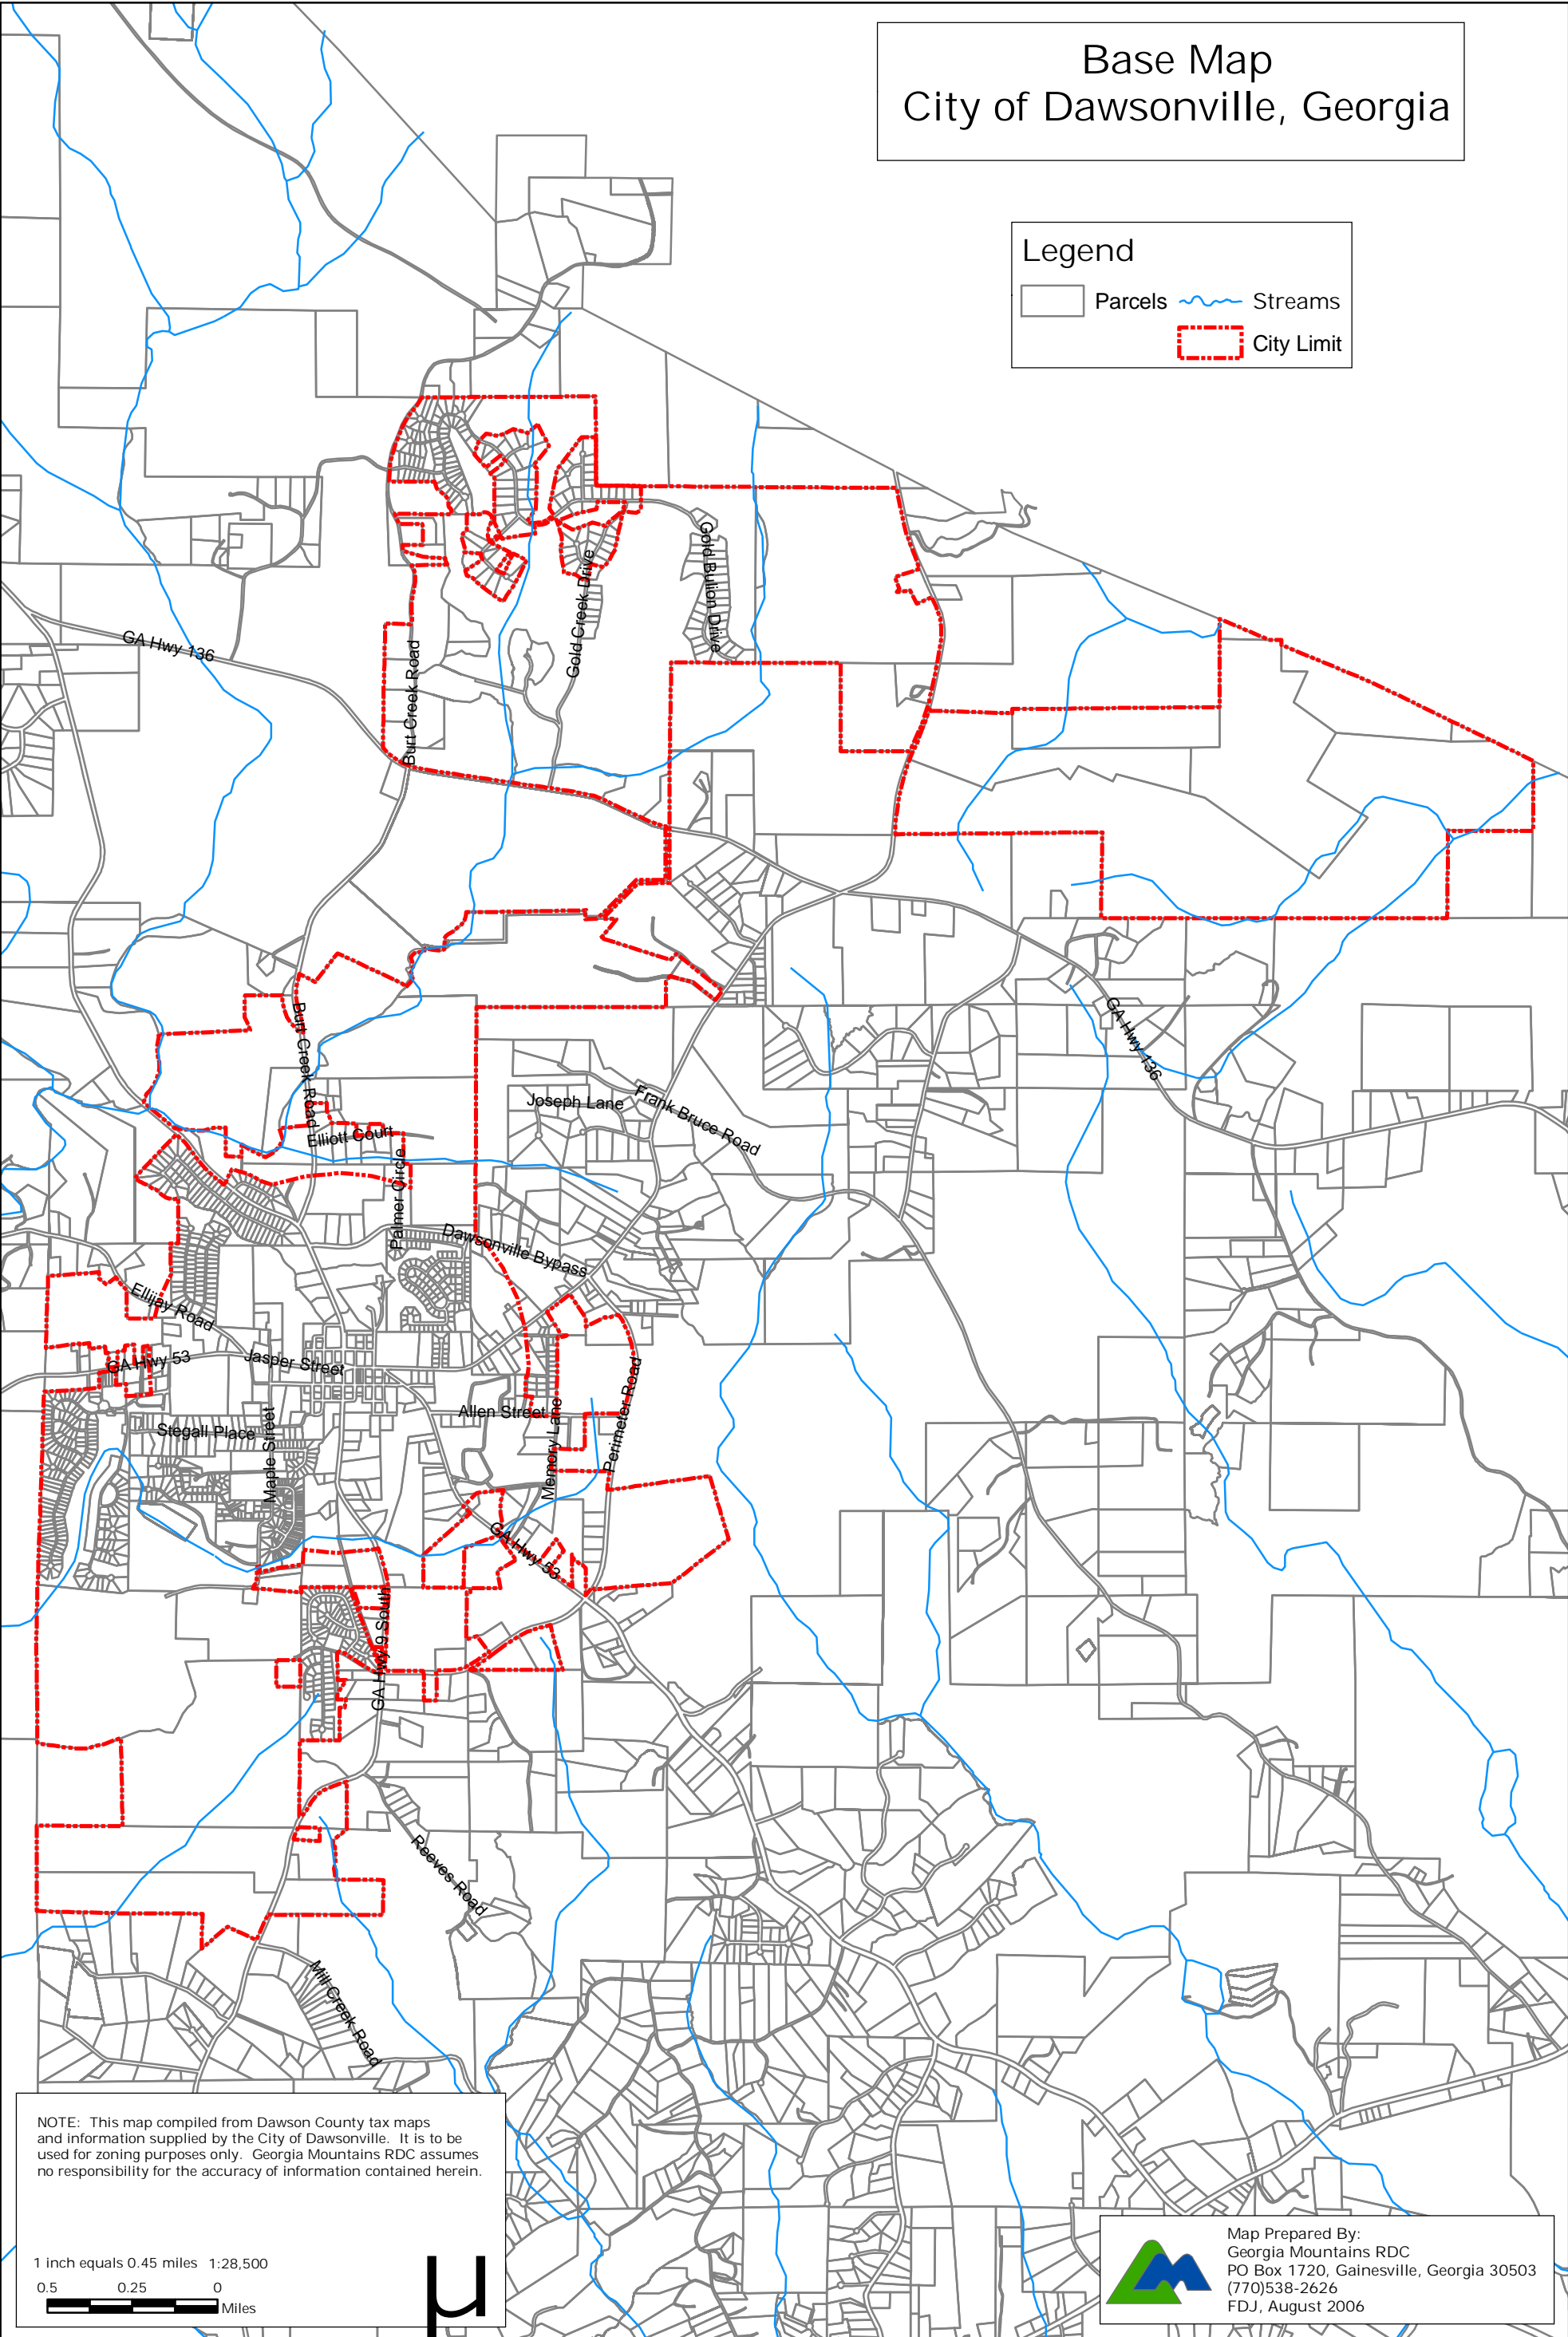

Base Map City of Dawsonville, Georgia

Legend

- Parcels
- Streams
- City Limit

NOTE: This map compiled from Dawson County tax maps and information supplied by the City of Dawsonville. It is to be used for zoning purposes only. Georgia Mountains RDC assumes no responsibility for the accuracy of information contained herein.

1 inch equals 0.45 miles 1:28,500
0.5 0.25 0
Miles

Map Prepared By:
Georgia Mountains RDC
PO Box 1720, Gainesville, Georgia 30503
(770)538-2626
FDJ, August 2006