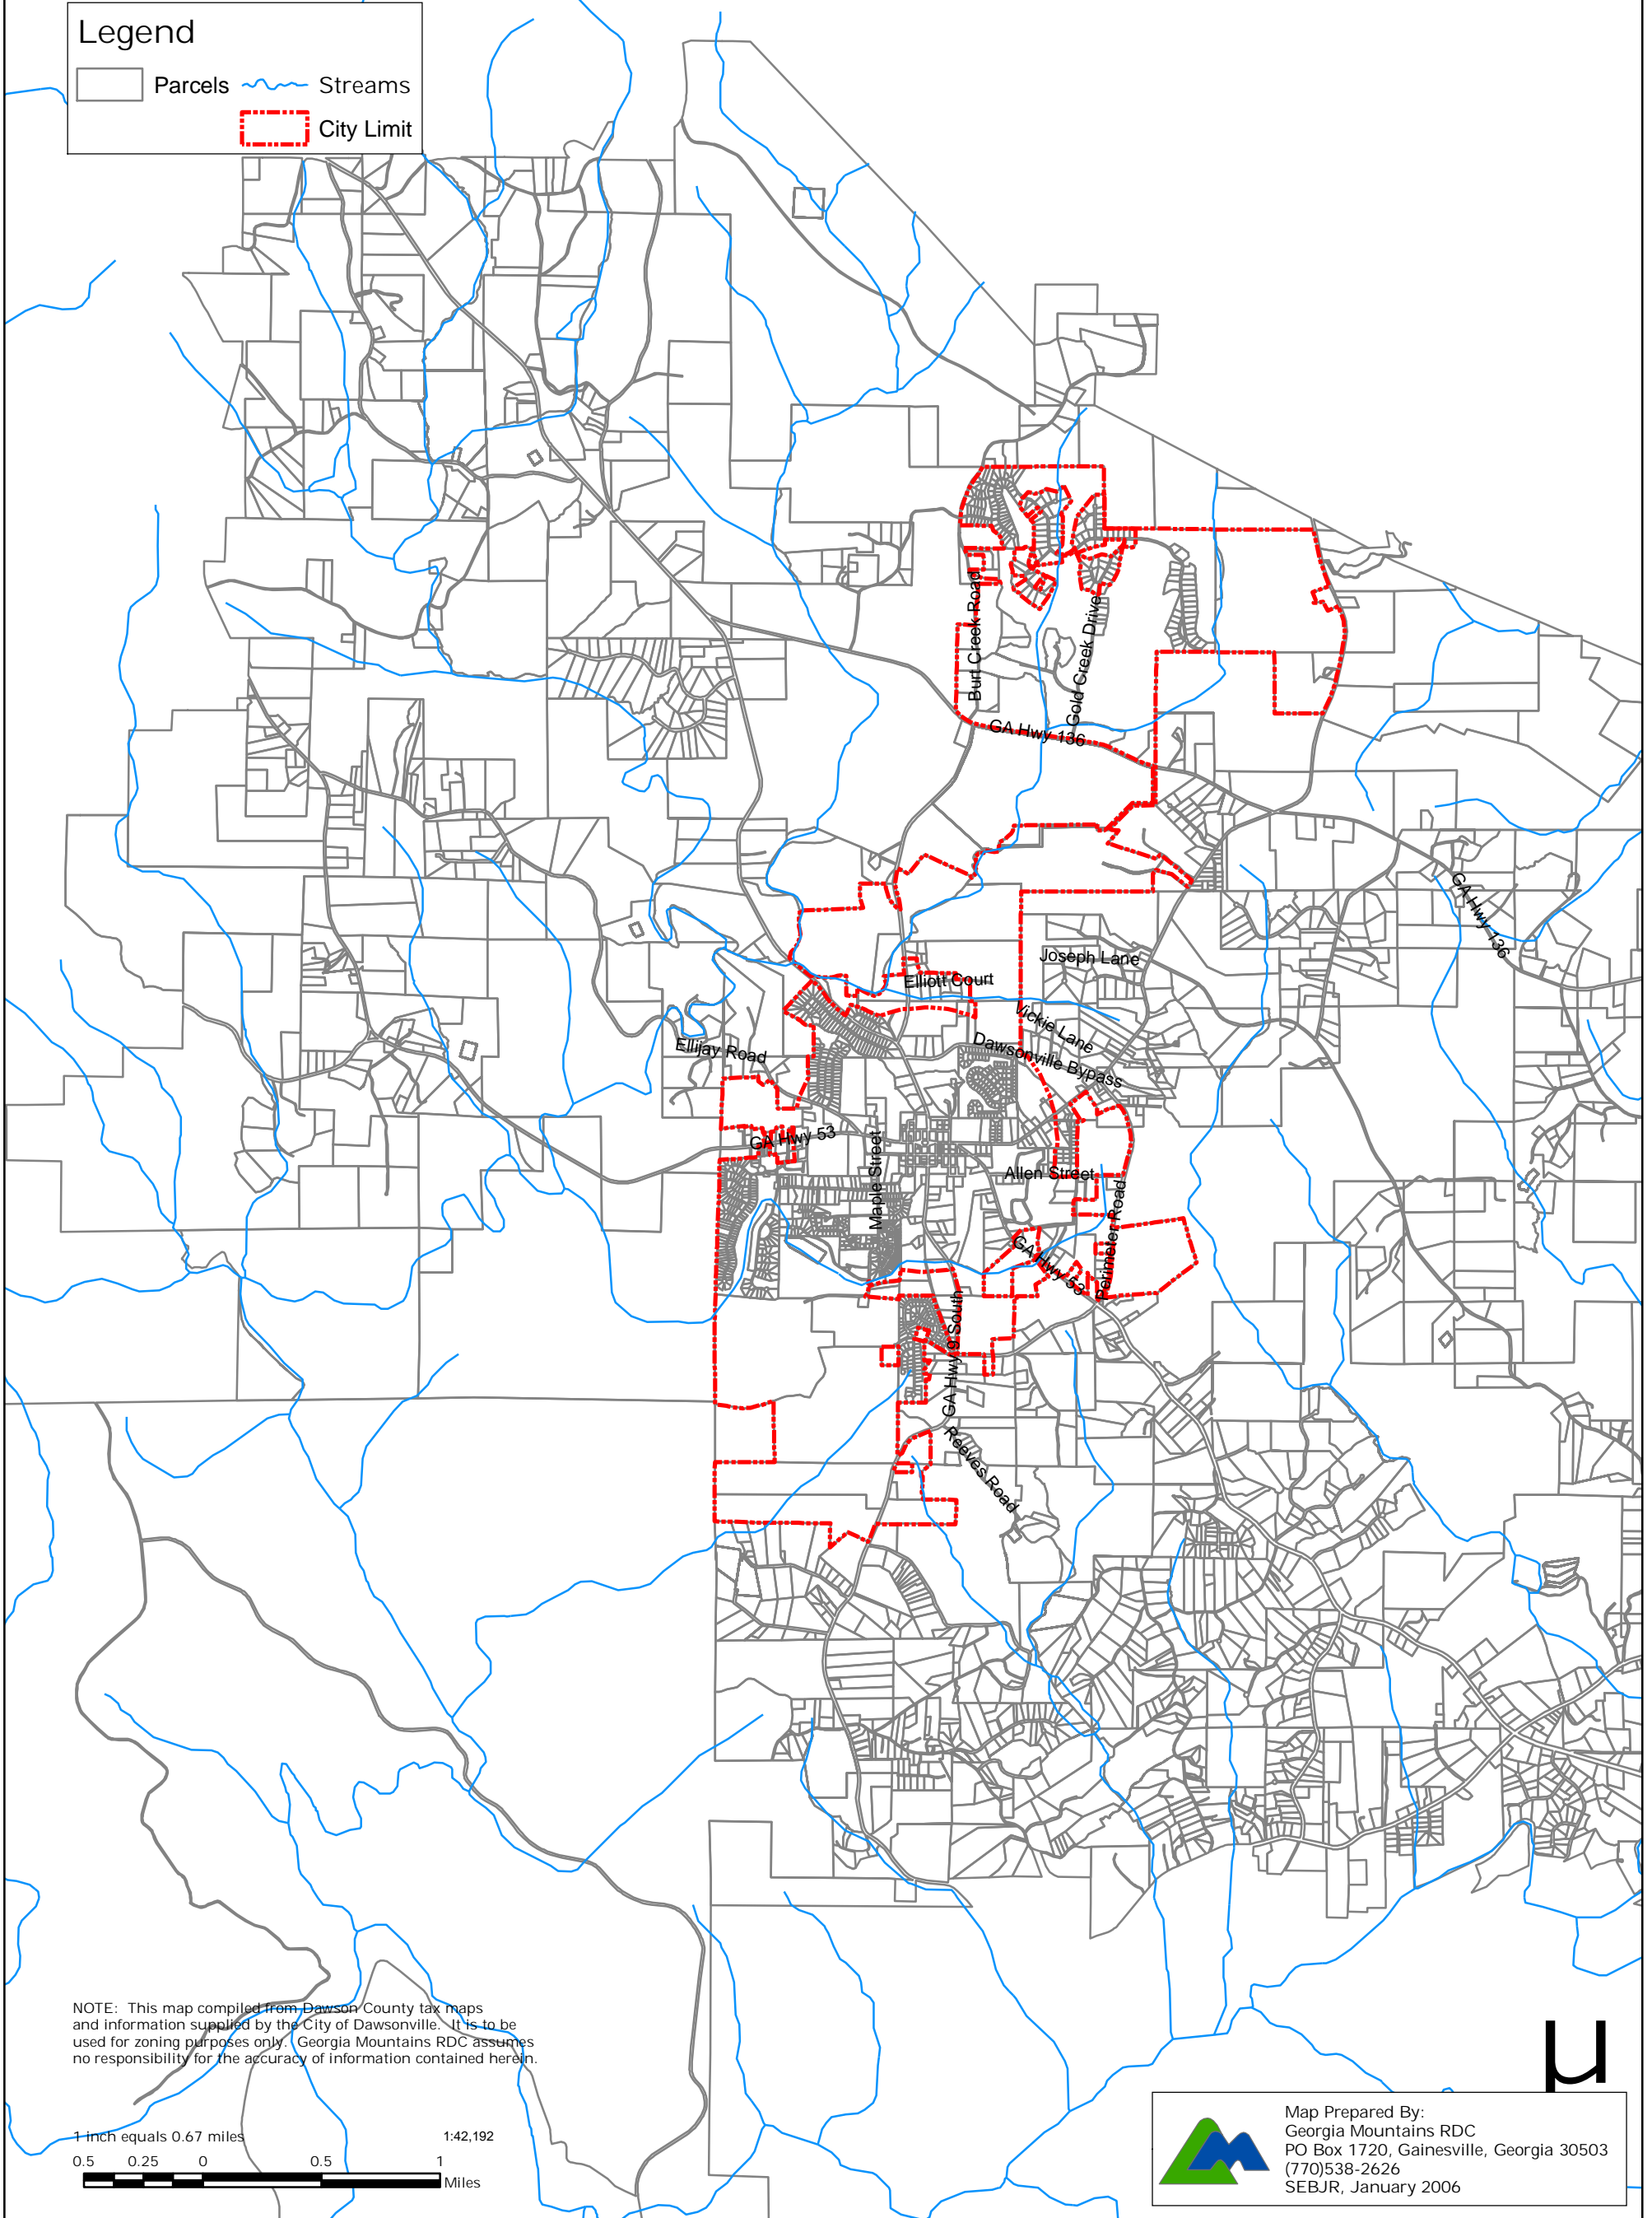

Base Map of the City of Dawsonville, Georgia

Legend

- Parcels
- Streams
- City Limit

NOTE: This map compiled from Dawson County tax maps and information supplied by the City of Dawsonville. It is to be used for zoning purposes only. Georgia Mountains RDC assumes no responsibility for the accuracy of information contained herein.

1 inch equals 0.67 miles
0.5 0.25 0 0.5 1
Miles

1:42,192

Map Prepared By:
Georgia Mountains RDC
PO Box 1720, Gainesville, Georgia 30503
(770)538-2626
SEBJR, January 2006