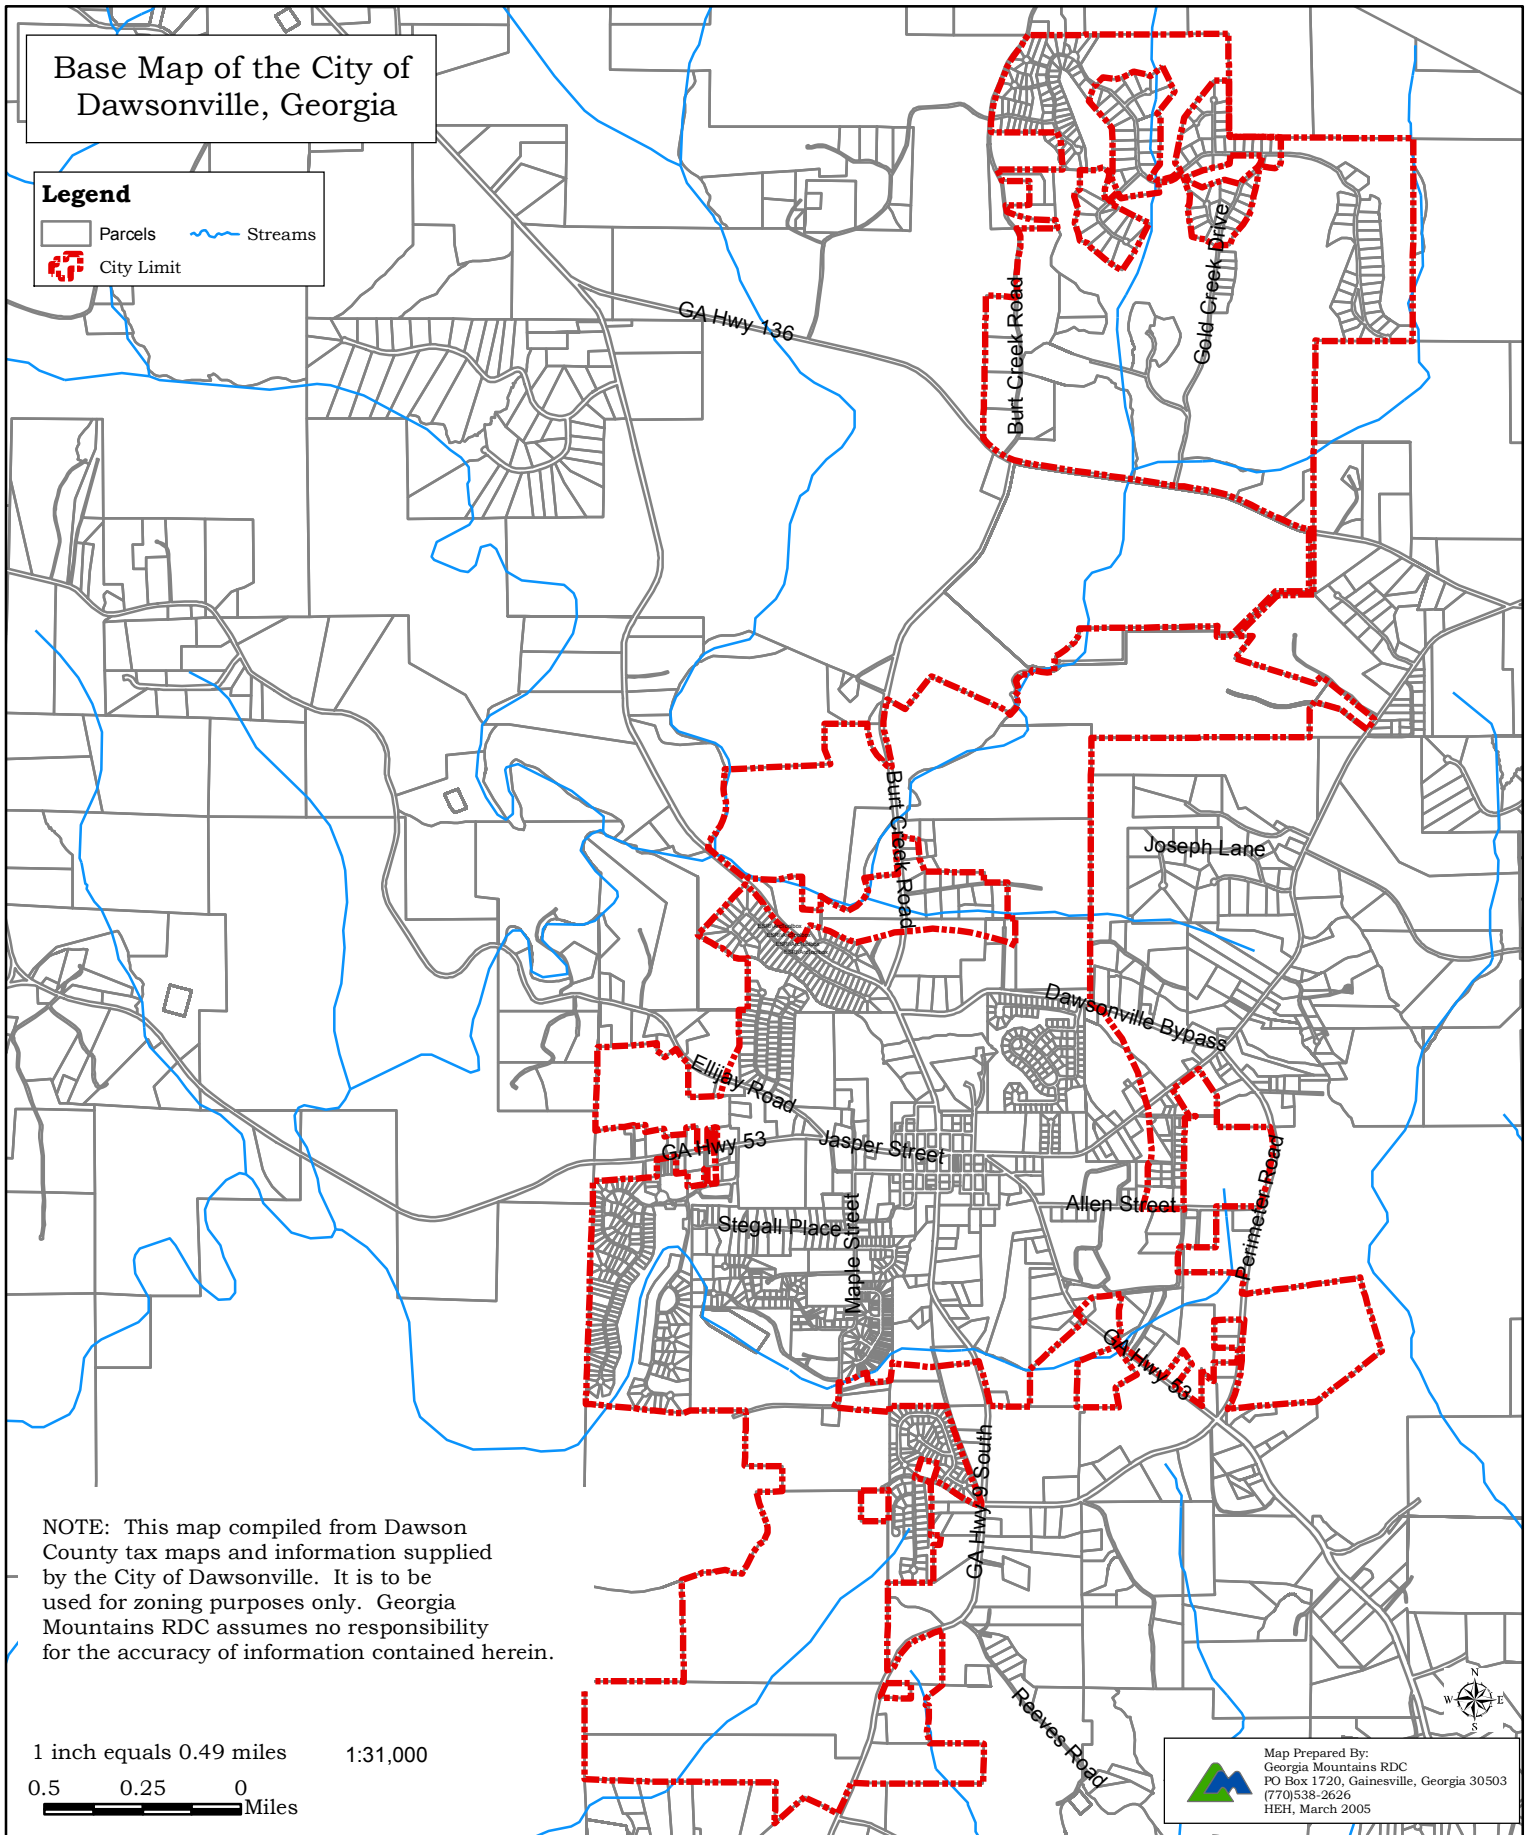

Base Map of the City of Dawsonville, Georgia

Legend

- Parcels
- Streams
- City Limit

NOTE: This map compiled from Dawson County tax maps and information supplied by the City of Dawsonville. It is to be used for zoning purposes only. Georgia Mountains RDC assumes no responsibility for the accuracy of information contained herein.

1 inch equals 0.49 miles 1:31,000
0.5 0.25 0
Miles

Map Prepared By:
Georgia Mountains RDC
PO Box 1720, Gainesville, Georgia 30503
(770) 538-2626
HEH, March 2005